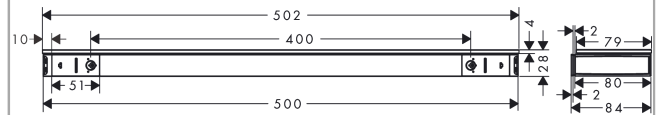

Rainfinity Shelf 500

Surfaces: **Chrome** Article Number: **26844000**

Description

product features

- wall-mounted
- material frame: solid brass
- material shelf: safety glass
- length: 500 mm
- with mounting material
- concealed fastening
- drilling distance: 400 mm
- diameter drill hole: 6 mm
- surface of the shelf at colour variant -000 = mirror glass, at colour variant -700 = graphite colour, satined

Design awards

reddot award 2019
best of the best

Product image

Scale drawing

**Rainfinity
Shelf 500**

Surfaces: **Chrome** Article Number: **26844000**

Exploded Drawing

Year of production: >07/19

Rainfinity
Shelf 500
 Surfaces: **Chrome** Article Number: **26844000**

Spare part list

Year of production: >07/19

Pos.	Description	Article Number	Price	PU
1	cover	93516000	-	1
2	support cpl.	93515000	-	1
3	mounting set	96179000	-	1
4	excentric socket	97604000	-	1