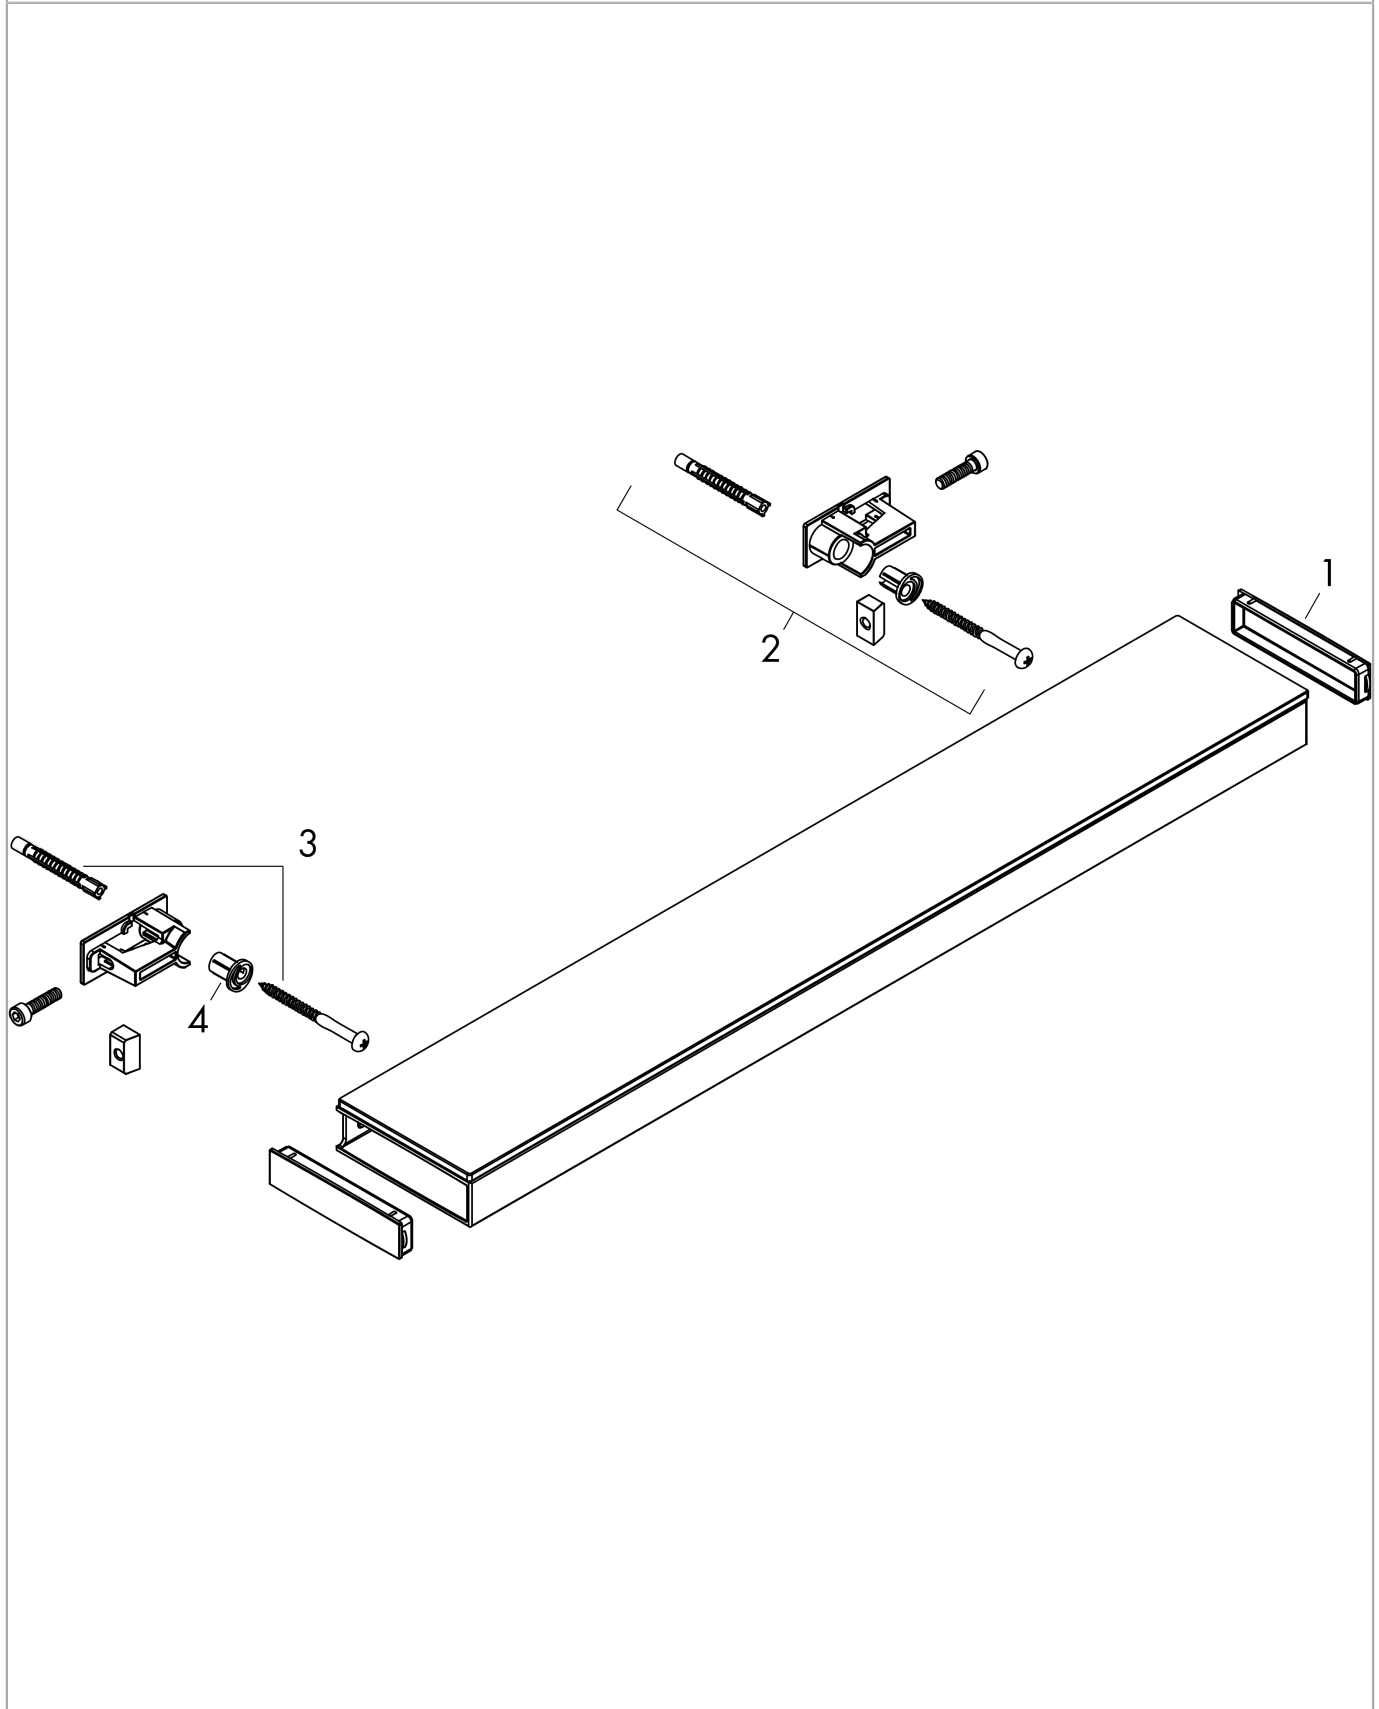

Rainfinity Shelf 500

Surfaces: **Chrome** Article Number: **26844000**

Description

product features

- wall-mounted
- material frame: solid brass
- material shelf: safety glass
- length: 500 mm
- with mounting material
- concealed fastening
- drilling distance: 400 mm
- diameter drill hole: 6 mm
- surface of the shelf at colour variant -000 = mirror glass, at colour variant -700 = graphite colour, satined

Design awards

reddot award 2019
best of the best

Product image

Scale drawing

**Rainfinity
Shelf 500**

Surfaces: **Chrome** Article Number: **26844000**

Exploded Drawing

Year of production: >07/19

Rainfinity
Shelf 500
 Surfaces: **Chrome** Article Number: **26844000**

Spare part list

Year of production: >07/19

Pos.	Description	Article Number	Price	PU
1	cover	93516000	-	1
2	support cpl.	93515000	-	1
3	mounting set	96179000	-	1
4	excentric socket	97604000	-	1